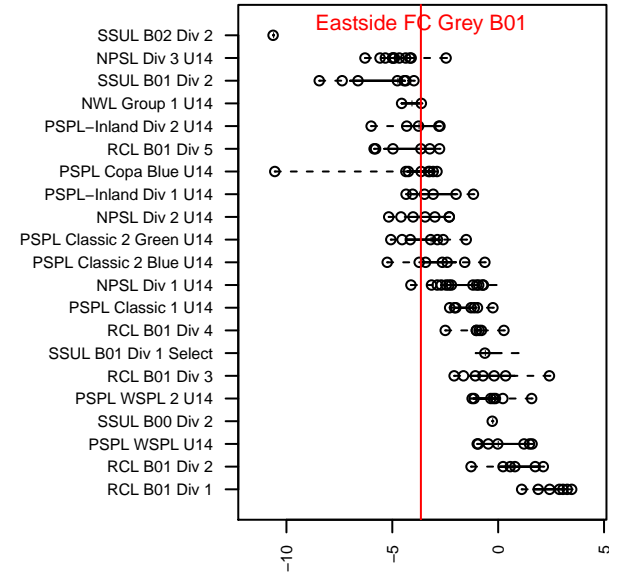

Eastside FC Grey B01

Eastside FC
 Preston, WA
 B01 total strength=885
 attack=1.6 defense=1.13
 fall league = RCL B01 Div 5
 spr league = Win RCL B01 Div 5

alt names used:
 Eastside FC B01 Grey D
 Eastside FC B01 Gray
 Eastside FC B01 Grey D
 Eastside FC B01 Grey D

Venues played:
 2015 Seattle United Cup BU14
 2015 RCL B01 Div 5
 2015 Win RCL B01 Div 5
 2015 WYS Presidents Cup B01 Division 2

Eastside FC Grey B01
 Dots are actual minus expected GF (blue circles) and GA (red triangles).
 Blue line is smoothed change in attack strength. Red is smoothed change in defense strength.

**attack and defense variance (black dot)
relative to other teams
and top 10 in region**

**attack and defense rating
relative to others at age
and all opponents in last 13 months**

Performance relative to 13 month average