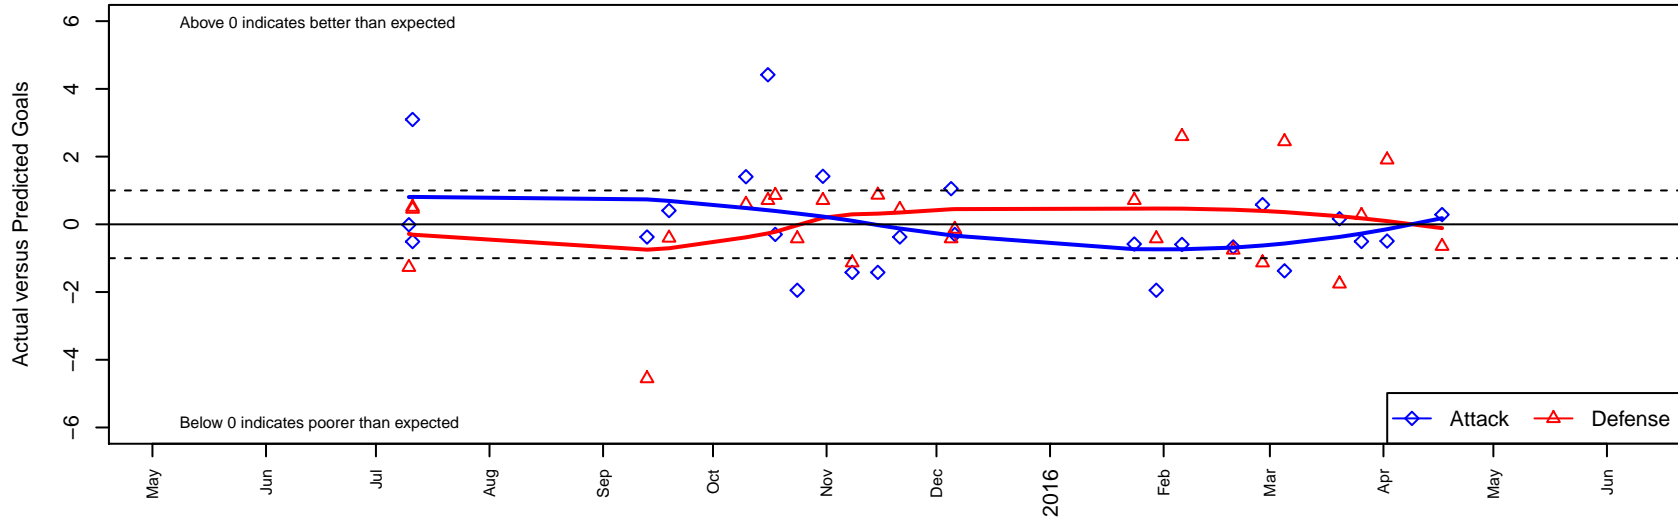

Eastside FC Grey B01

Eastside FC
 Preston, WA
 B01 total strength=885
 attack=1.6 defense=1.13
 fall league = RCL B01 Div 5
 spr league = Win RCL B01 Div 5

alt names used:
 Eastside FC B01 Grey D
 Eastside FC B01 Gray
 Eastside FC B01 Grey D
 Eastside FC B01 Grey D

Venues played:
 2015 Seattle United Cup BU14
 2015 RCL B01 Div 5
 2015 Win RCL B01 Div 5
 2015 WYS Presidents Cup B01 Division 2

Eastside FC Grey B01
 Dots are actual minus expected GF (blue circles) and GA (red triangles).
 Blue line is smoothed change in attack strength. Red is smoothed change in defense strength.

**attack and defense variance (black dot)
relative to other teams
and top 10 in region**

**attack and defense rating
relative to others at age
and all opponents in last 13 months**

Performance relative to 13 month average